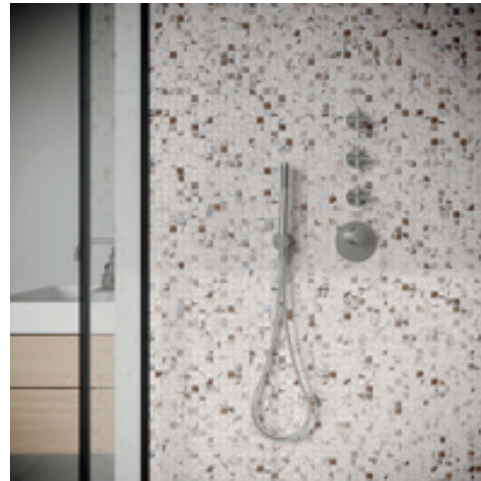

Marble + More was already colour-coordinated with the Ascona series during development.

Carrara White

Illusion Beige

Illusion Dark

Labradorit Blue

Verde Alpi

Cielo

Ascona
Mud

Ascona
Pearl

Ascona
Stone

Ascona
Graphite