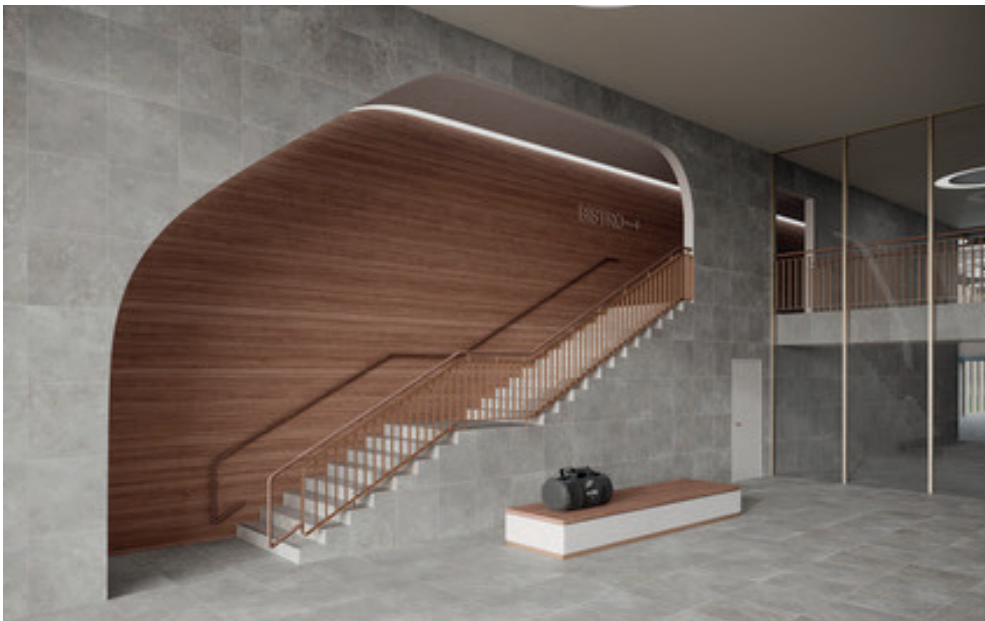

Ascona
Stone

Ascona
Graphite

Ascona variety: tiles in the formats 30 x 60 cm and 60 x 60 cm (here in the colour mud)

Stairs are a design gift for architects. With the Ascona stair tile in 135 cm width, the three-dimensional sculpture receives the necessary step safety.

Design attention to detail: the seating platform was edged with dark, rounded ceramic radial mouldings.