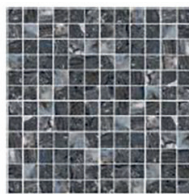

copyright: agrob-buchtal.de

copyright agrob-buchtal.de

Marble + More and Ascona always harmonise as a duo. Here, the pair of series brings a special flair to the bathroom.

Marble + More was already colour-coordinated with the Ascona series during development.

Carrara White

Illusion Beige

Illusion Dark

Labradorit Blue

Verde Alpi

Cielo

Ascona
Mud

Ascona
Pearl

Ascona
Stone

Ascona
Graphite

Ascona variety: tiles in the formats 30 x 60 cm and 60 x 60 cm (here in the colour mud)

Stairs are a design gift for architects. With the Ascona stair tile in 135 cm width, the three-dimensional sculpture receives the necessary step safety.